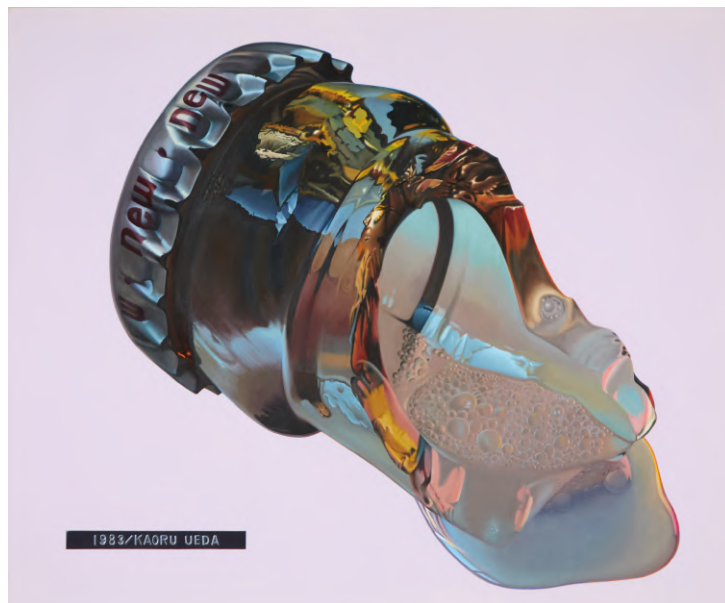

Kaoru Ueda, Broken Bottle E, 1983, 130.4 × 162.5 cm

Richard Estes - Kaoru Ueda
"Contrast in Photorealism"

December 8 - 22, 2023

VENUE: NEW AUCTION

B1F, 5-9-15 Jingumae Shibuya-ku Tokyo

150-0001 JAPAN

12 PM - 7 PM (Closed Saturday & Sunday)

Cooperation: Nagoya Gallery, Kamakura Gallery